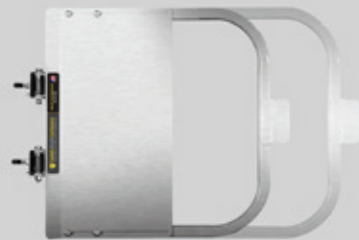

CUSTOMIZABLE

CUSTOM GATES ARE AVAILABLE FOR ORDER, AND EVERY GATE COMES IN YOUR CHOICE OF FINISHES: POWDER COAT SAFETY YELLOW, GALVANIZED OR STAINLESS STEEL.

GATES FIT ANY OPENING, ANY MOUNT APPLICATION, AND COME IN MULTIPLE FINISHES

SAFETY YELLOW

GALVANIZED

STAINLESS

ORDER ONLINE. SHIPS FOR FREE SAME DAY.

SafetyGateCompany
Protection for Life and Compliance

WWW.SAFETYGATECOMPANY.COM

888-229-0098

SRC ADJUSTABLE SELF-CLOSING GATES

ROUND ATTACHMENT: for 1" to 2" round or square tube mounting

ITEM #	16" to 22" ADJUSTMENT RANGE	IMAGE	WEIGHT	LIST PRICE
400134	Self Closing Gate (Powdercoat)		17 lb.	Call
400613	Self Closing Gate (Galvanized)		18 lb.	Call
400369	Self Closing Gate (Stainless)		18 lb.	Call
ITEM #	23" to 29" ADJUSTMENT RANGE	IMAGE	WEIGHT	LIST PRICE
400313	Self Closing Gate (Powdercoat)		19 lb.	Call
400344	Self Closing Gate (Galvanized)		20 lb.	Call
400370	Self Closing Gate (Stainless)		20 lb.	Call
ITEM #	30" to 36" ADJUSTMENT RANGE	IMAGE	WEIGHT	LIST PRICE
400080	Self Closing Gate (Powdercoat)		23 lb.	Call
400073	Self Closing Gate (Galvanized)		24 lb.	Call
400371	Self Closing Gate (Stainless)		24 lb.	Call